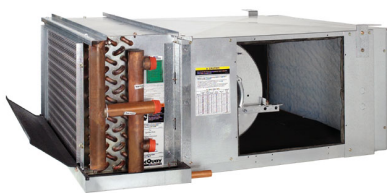

McQuay

Air Conditioning

Zoneaire "C" Series

Zoneaire "S" Series

**McQuay/Singer/Remington
Type K/EK/MEK/PKES**

**McQuay/Singer/Remington
Type EA/MEA/RS/PMES**

**McQuay/Singer/Remington
Type J/EJ/MEJ/PMEH**

**AAF/McQuay EnerSaver
Series 16/YY/WY/ENR/ENH**

**American Standard
Type 45**

**McQuay/AAF/Singer/Climate
Control Water Source Heat Pumps**

**McQuay/Singer/Remington
Fan Coils**

Chromalox Space Command