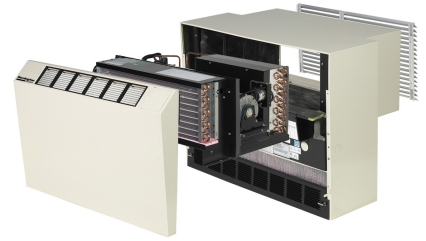

McQuay

Air Conditioning

Zoneaire "C" Series

Zoneaire "S" Series

**McQuay/Singer/Remington
Type K/EK/MEK/PKES**

**McQuay/Singer/Remington
Type EA/MEA/RS/PMES**

**McQuay/Singer/Remington
Type J/EJ/MEJ/PMEH**

**AAF/McQuay EnerSaver
Series 16/YY/WY/ENR/ENH**

**American Standard
Type 45**

**McQuay/AAF/Singer/Climate
Control Water Source Heat Pumps**

**McQuay/Singer/Remington
Fan Coils**

Chromalox Space Command